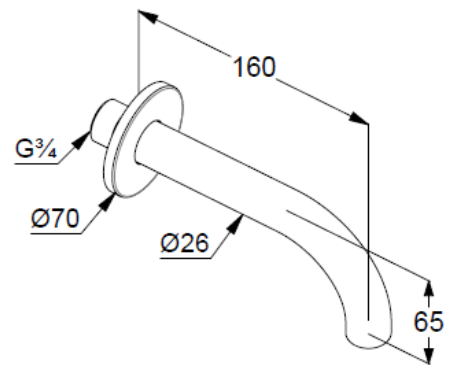

## Technische Daten/ Technical Data

KLUDI BOZZ  
wall spout  
DN 20

Ref.:  
3850539

Finishes:  
39 matt black

Product description  
Manufacturer KLUDI GmbH & Co. KG  
Typ: KLUDI BOZZ  
wall spout  
Ref.: 3850539

wall spout  
wall mounted  
aerator, S-Pointer M24  
flow rate at 3 bar 25 l/min.  
fixed spout  
connection G $\frac{3}{4}$   
with push-on rosette  $\varnothing$  70mm

### Produktabbildung/ Product picture

### Maßzeichnung/ Dimensional drawing